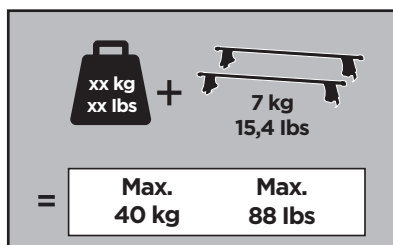

Thule Rapid System Kit 1810

> Instructions

TOYOTA Harrier, 5-dr SUV, 14-

ISO 11154-E

141810
C.20151208
519-1810-01

Bring your life
thule.com

340 x1

341 x1

459 x1

460 x1

1361 x2

1362 x1

1363 x1

x1

x1

1

	X (scale)	X (mm)	X (inch)
TOYOTA Harrier, 5-dr SUV, 14-	44,5	1096	43 1/8

	Y (scale)	Y (mm)	Y (inch)
TOYOTA Harrier, 5-dr SUV, 14-	39,5	1046	41 1/8

2

TOYOTA Harrier, 5-dr SUV, 14-

3

	W (mm)	Z (mm)	W (inch)	Z (inch)
TOYOTA Harrier, 5-dr SUV, 14-	380	710	15	28