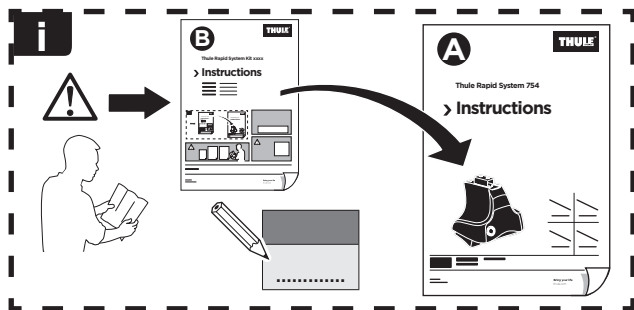

Thule Rapid System Kit 1810

> Instructions

TOYOTA Harrier, 5-dr SUV, 14-

ISO 11154-E

141810
C.20151208
519-1810-01

Bring your life
thule.com

340 x1

341 x1

	X (scale)	X (mm)	X (inch)
TOYOTA Harrier, 5-dr SUV, 14-	44,5	1096	43 1/8

	Y (scale)	Y (mm)	Y (inch)
TOYOTA Harrier, 5-dr SUV, 14-	39,5	1046	41 1/8

2

TOYOTA Harrier, 5-dr SUV, 14-

3

	W (mm)	Z (mm)	W (inch)	Z (inch)
TOYOTA Harrier, 5-dr SUV, 14-	380	710	15	28