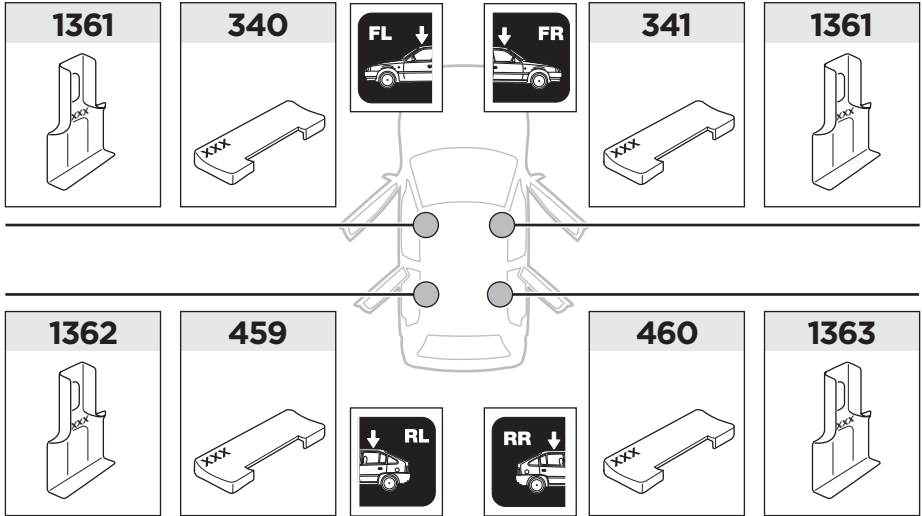

Thule Rapid System Kit 1810

> Instructions

TOYOTA Harrier, 5-dr SUV, 14-

ISO 11154-E

141810
C.20151208
519-1810-01

Bring your life
thule.com

340 x1

341 x1

459 x1

460 x1

1361 x2

1362 x1

1363 x1

x1

x1

1

	X (scale)	X (mm)	X (inch)
TOYOTA Harrier, 5-dr SUV, 14-	44,5	1096	43 1/8

	Y (scale)	Y (mm)	Y (inch)
TOYOTA Harrier, 5-dr SUV, 14-	39,5	1046	41 1/8

2

TOYOTA Harrier, 5-dr SUV, 14-

3

	W (mm)	Z (mm)	W (inch)	Z (inch)
TOYOTA Harrier, 5-dr SUV, 14-	380	710	15	28