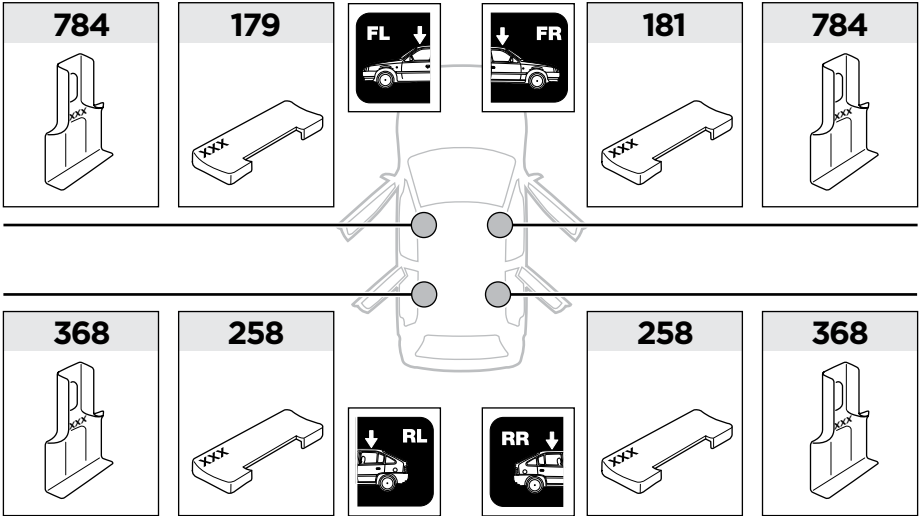

2

CHEVROLET Aveo, 4-dr Sedan, 06-11 / *04-06, 07-11
CHEVROLET Lova, 4-dr Sedan, 06-11
DAEWOO Gentra, 4-dr Sedan, 06-11
DAEWOO Kalos, 4-dr Sedan, 06-11

HOLDEN Barina, 4-dr Sedan, 06-11
PONTIAC G3, 4-dr Sedan, 06-11 / *07-09
PONTIAC Wave, 4-dr Sedan, 06-11 / *04-06, 07-11