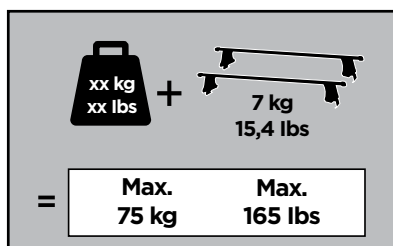

Thule Rapid System Kit 1420

THULE®
SWEDEN

> Instructions

CHEVROLET Aveo, 4-dr Sedan, 06-11 / *04-06, 07-11

CHEVROLET Lova, 4-dr Sedan, 06-11

DAEWOO Gentra, 4-dr Sedan, 06-11

DAEWOO Kalos, 4-dr Sedan, 06-11

HOLDEN Barina, 4-dr Sedan, 06-11

PONTIAC G3, 4-dr Sedan, 06-11 / *07-09

PONTIAC Wave, 4-dr Sedan, 06-11 / *04-06, 07-11

*North America

ISO 11154-E

141420

C.20121017
519-1420-03

Bring your life
thule.com