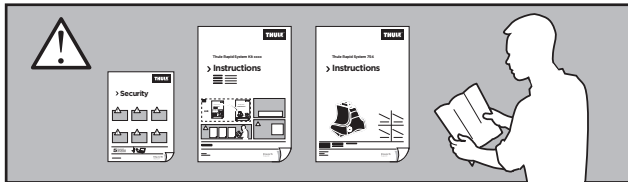

ROVER 200, 5-dr Hatchback, 96-99

ISO 11154-E

1

	X (scale)	X (mm)	X (inch)
MG ZR , 3-dr Hatchback, 02-05	25	901	35 1/2
MG ZR , 5-dr Hatchback, 02-05	25	901	35 1/2
ROVER 25 , 3-dr Hatchback, 00-03, 04-05	25	901	35 1/2
ROVER 25 , 5-dr Hatchback, 00-03, 04-05	25	901	35 1/2
ROVER 200 , 3-dr Hatchback, 96-99	25	901	35 1/2
ROVER 200 , 5-dr Hatchback, 96-99	25	901	35 1/2