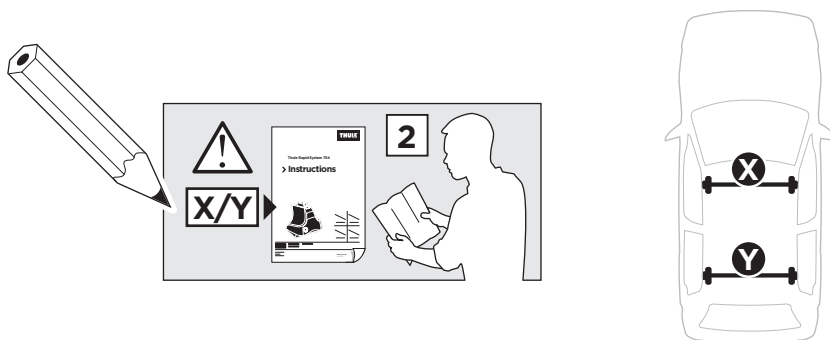

ROVER 200, 5-dr Hatchback, 96-99

ISO 11154-E

1

	X (scale)	X (mm)	X (inch)
MG ZR , 3-dr Hatchback, 02-05	25	901	35 1/2
MG ZR , 5-dr Hatchback, 02-05	25	901	35 1/2
ROVER 25 , 3-dr Hatchback, 00-03, 04-05	25	901	35 1/2
ROVER 25 , 5-dr Hatchback, 00-03, 04-05	25	901	35 1/2
ROVER 200 , 3-dr Hatchback, 96-99	25	901	35 1/2
ROVER 200 , 5-dr Hatchback, 96-99	25	901	35 1/2

	Y (scale)	Y (mm)	Y (inch)
MG ZR , 3-dr Hatchback, 02-05	23	881	34 5/8
MG ZR , 5-dr Hatchback, 02-05	22,5	876	34 1/2
ROVER 25 , 3-dr Hatchback, 00-03, 04-05	23	881	34 5/8
ROVER 25 , 5-dr Hatchback, 00-03, 04-05	22,5	876	34 1/2
ROVER 200 , 3-dr Hatchback, 96-99	23	881	34 5/8
ROVER 200 , 5-dr Hatchback, 96-99	22,5	876	34 1/2