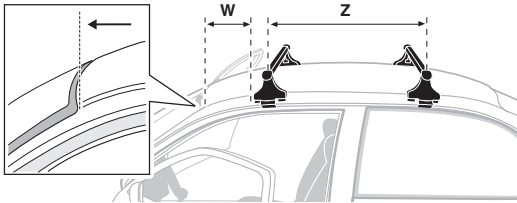

W (mm)	Z (mm)	W (inch)	Z (inch)
MG ZR, 3-dr Hatchback, 02-05	220	650	8 5/8	25 5/8
MG ZR, 5-dr Hatchback, 02-05	220	650	8 5/8	25 5/8
ROVER 25, 3-dr Hatchback, 00-03, 04-05	220	650	8 5/8	25 5/8
ROVER 25, 5-dr Hatchback, 00-03, 04-05	220	650	8 5/8	25 5/8
ROVER 200, 3-dr Hatchback, 96-99	220	650	8 5/8	25 5/8
ROVER 200, 5-dr Hatchback, 96-99	220	650	8 5/8	25 5/8

MG ZR, 3-dr Hatchback, 02-05

ROVER 25, 3-dr Hatchback, 00-03, 04-05

ROVER 200, 3-dr Hatchback, 96-99