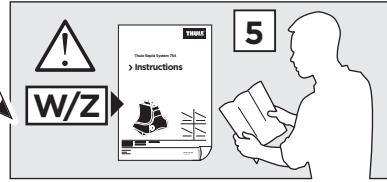

	W (mm)	Z (mm)	W (inch)	Z (inch)
MG ZR , 3-dr Hatchback, 02-05	220	650	8 5/8	25 5/8
MG ZR , 5-dr Hatchback, 02-05	220	650	8 5/8	25 5/8
ROVER 25 , 3-dr Hatchback, 00-03, 04-05	220	650	8 5/8	25 5/8
ROVER 25 , 5-dr Hatchback, 00-03, 04-05	220	650	8 5/8	25 5/8
ROVER 200 , 3-dr Hatchback, 96-99	220	650	8 5/8	25 5/8
ROVER 200 , 5-dr Hatchback, 96-99	220	650	8 5/8	25 5/8