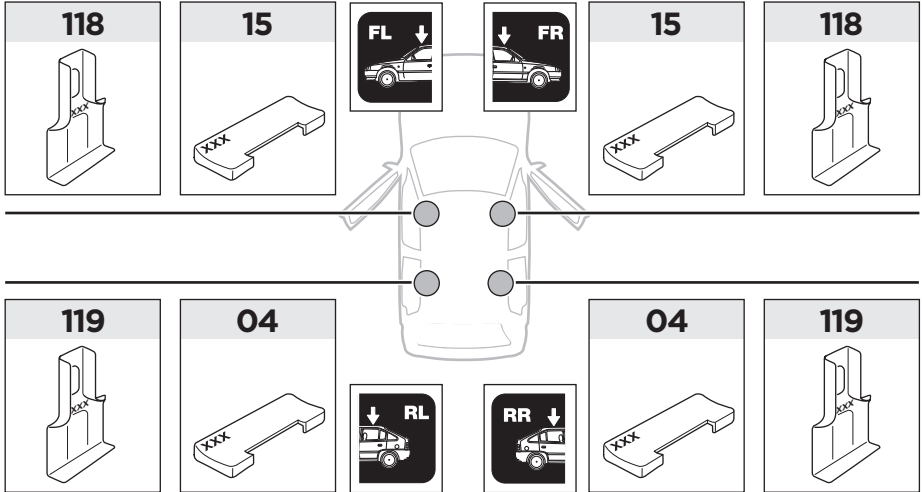

MG ZR, 3-dr Hatchback, 02-05

ROVER 25, 3-dr Hatchback, 00-03, 04-05

ROVER 200, 3-dr Hatchback, 96-99