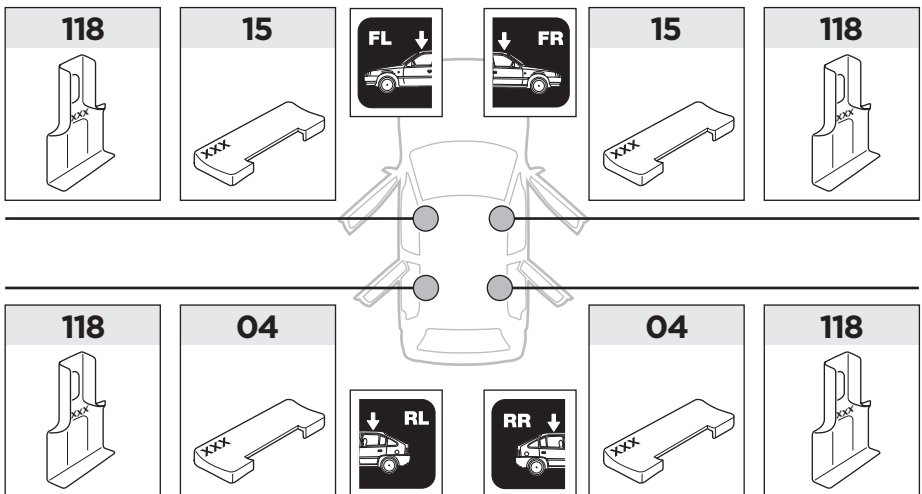

MG ZR, 5-dr Hatchback, 02-05

ROVER 25, 5-dr Hatchback, 00-03, 04-05

ROVER 200, 5-dr Hatchback, 96-99