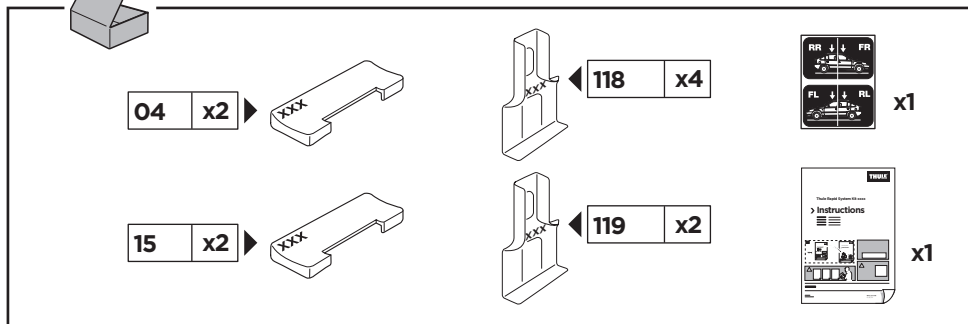

Thule Rapid System Kit 1044

> Instructions

MG ZR, 3-dr Hatchback, 02-05

MG ZR, 5-dr Hatchback, 02-05

ROVER 25, 3-dr Hatchback, 00-03, 04-05

ROVER 25, 5-dr Hatchback, 00-03, 04-05

ROVER 200, 3-dr Hatchback, 96-99

ROVER 200, 5-dr Hatchback, 96-99

ISO 11154-E

1

	X (scale)	X (mm)	X (inch)
MG ZR , 3-dr Hatchback, 02-05	25	901	35 1/2
MG ZR , 5-dr Hatchback, 02-05	25	901	35 1/2
ROVER 25 , 3-dr Hatchback, 00-03, 04-05	25	901	35 1/2
ROVER 25 , 5-dr Hatchback, 00-03, 04-05	25	901	35 1/2
ROVER 200 , 3-dr Hatchback, 96-99	25	901	35 1/2
ROVER 200 , 5-dr Hatchback, 96-99	25	901	35 1/2

	Y (scale)	Y (mm)	Y (inch)
MG ZR , 3-dr Hatchback, 02-05	23	881	34 5/8
MG ZR , 5-dr Hatchback, 02-05	22,5	876	34 1/2
ROVER 25 , 3-dr Hatchback, 00-03, 04-05	23	881	34 5/8
ROVER 25 , 5-dr Hatchback, 00-03, 04-05	22,5	876	34 1/2
ROVER 200 , 3-dr Hatchback, 96-99	23	881	34 5/8
ROVER 200 , 5-dr Hatchback, 96-99	22,5	876	34 1/2

	W (mm)	Z (mm)	W (inch)	Z (inch)
MG ZR , 3-dr Hatchback, 02-05	220	650	8 5/8	25 5/8
MG ZR , 5-dr Hatchback, 02-05	220	650	8 5/8	25 5/8
ROVER 25 , 3-dr Hatchback, 00-03, 04-05	220	650	8 5/8	25 5/8
ROVER 25 , 5-dr Hatchback, 00-03, 04-05	220	650	8 5/8	25 5/8
ROVER 200 , 3-dr Hatchback, 96-99	220	650	8 5/8	25 5/8
ROVER 200 , 5-dr Hatchback, 96-99	220	650	8 5/8	25 5/8