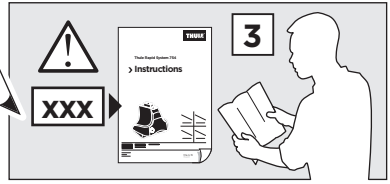

2

MG ZR, 3-dr Hatchback, 02-05

ROVER 25, 3-dr Hatchback, 00-03, 04-05

ROVER 200, 3-dr Hatchback, 96-99

MG ZR, 5-dr Hatchback, 02-05

ROVER 25, 5-dr Hatchback, 00-03, 04-05

ROVER 200, 5-dr Hatchback, 96-99