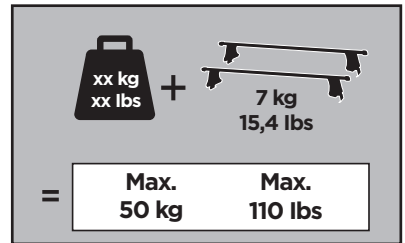

ROVER 200, 5-dr Hatchback, 96-99

ISO 11154-E

1

	X (scale)	X (mm)	X (inch)
MG ZR , 3-dr Hatchback, 02-05	25	901	35 1/2
MG ZR , 5-dr Hatchback, 02-05	25	901	35 1/2
ROVER 25 , 3-dr Hatchback, 00-03, 04-05	25	901	35 1/2
ROVER 25 , 5-dr Hatchback, 00-03, 04-05	25	901	35 1/2
ROVER 200 , 3-dr Hatchback, 96-99	25	901	35 1/2
ROVER 200 , 5-dr Hatchback, 96-99	25	901	35 1/2

	Y (scale)	Y (mm)	Y (inch)
MG ZR , 3-dr Hatchback, 02-05	23	881	34 5/8
MG ZR , 5-dr Hatchback, 02-05	22,5	876	34 1/2
ROVER 25 , 3-dr Hatchback, 00-03, 04-05	23	881	34 5/8
ROVER 25 , 5-dr Hatchback, 00-03, 04-05	22,5	876	34 1/2
ROVER 200 , 3-dr Hatchback, 96-99	23	881	34 5/8
ROVER 200 , 5-dr Hatchback, 96-99	22,5	876	34 1/2