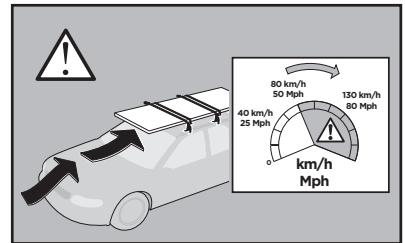

ROVER 200, 5-dr Hatchback, 96-99

ISO 11154-E

1

	X (scale)	X (mm)	X (inch)
MG ZR , 3-dr Hatchback, 02-05	25	901	35 1/2
MG ZR , 5-dr Hatchback, 02-05	25	901	35 1/2
ROVER 25 , 3-dr Hatchback, 00-03, 04-05	25	901	35 1/2
ROVER 25 , 5-dr Hatchback, 00-03, 04-05	25	901	35 1/2
ROVER 200 , 3-dr Hatchback, 96-99	25	901	35 1/2
ROVER 200 , 5-dr Hatchback, 96-99	25	901	35 1/2