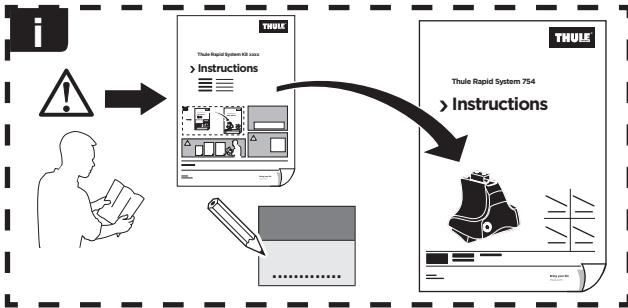

ROVER 200, 5-dr Hatchback, 96-99

ISO 11154-E

1

	X (scale)	X (mm)	X (inch)
MG ZR , 3-dr Hatchback, 02-05	25	901	35 1/2
MG ZR , 5-dr Hatchback, 02-05	25	901	35 1/2
ROVER 25 , 3-dr Hatchback, 00-03, 04-05	25	901	35 1/2
ROVER 25 , 5-dr Hatchback, 00-03, 04-05	25	901	35 1/2
ROVER 200 , 3-dr Hatchback, 96-99	25	901	35 1/2
ROVER 200 , 5-dr Hatchback, 96-99	25	901	35 1/2